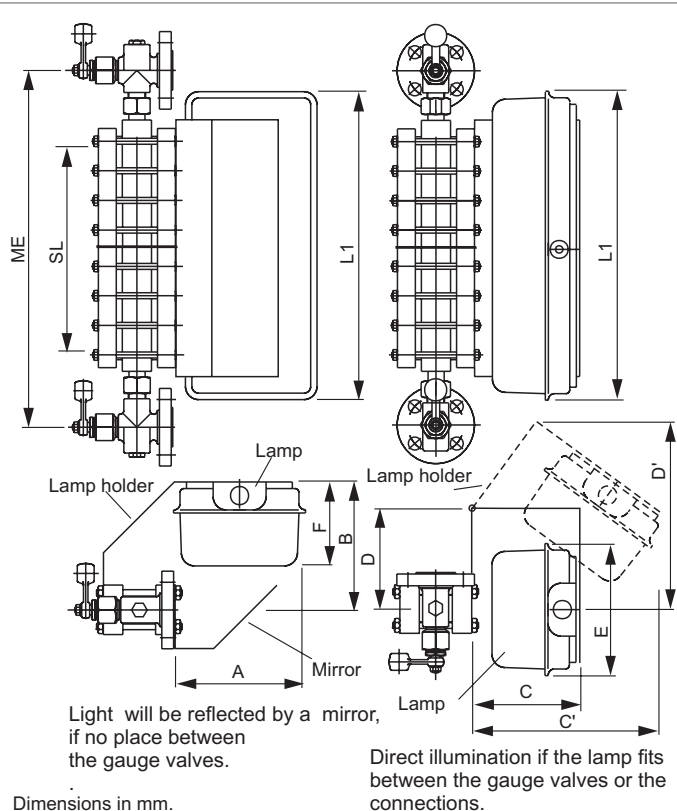

02/05

\*) The type of the holder varies with length and weight of the lamp.  
Lamp with holder can be mounted also on the other side.  
The shown level gauge only for example.

### General Dimensions

Typ	A	B	C	C'	D	D'
.21X1K	200	250	160	500	250	500
.21X2K	200	250	160	500	250	500
.22X3K	250	250	180	500	250	500